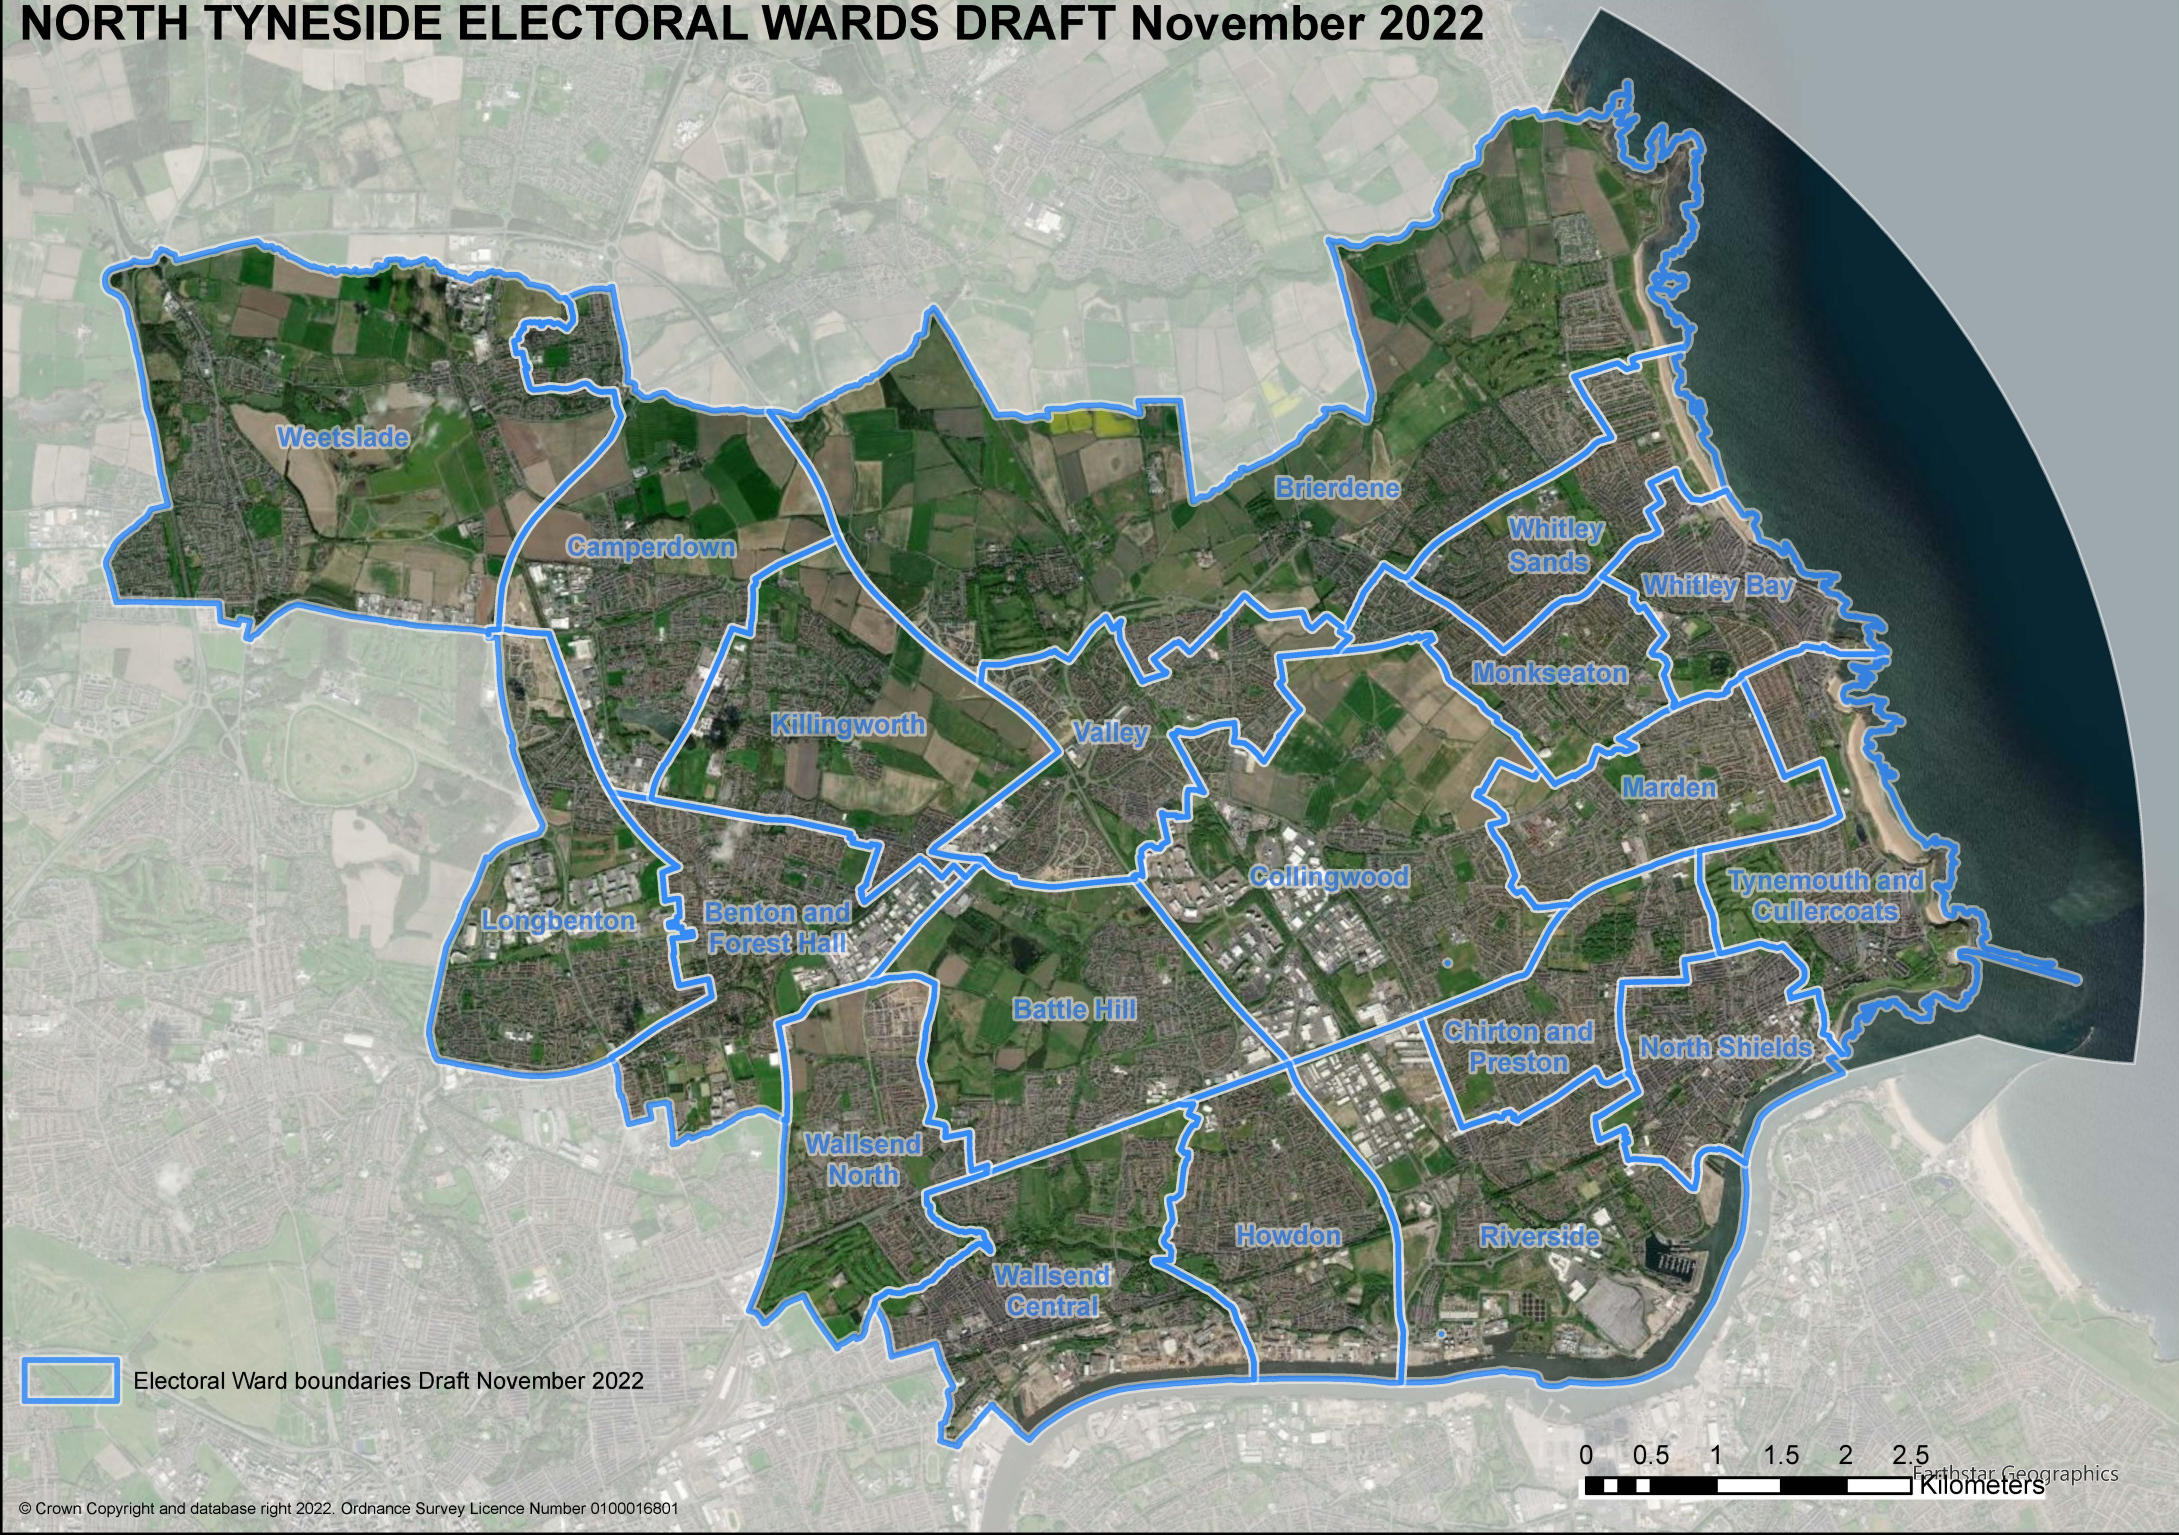

NORTH TYNESIDE ELECTORAL WARDS DRAFT November 2022

 Electoral Ward boundaries Draft November 2022

0 0.5 1 1.5 2 2.5
 Kilometers
Earthstar Geographics